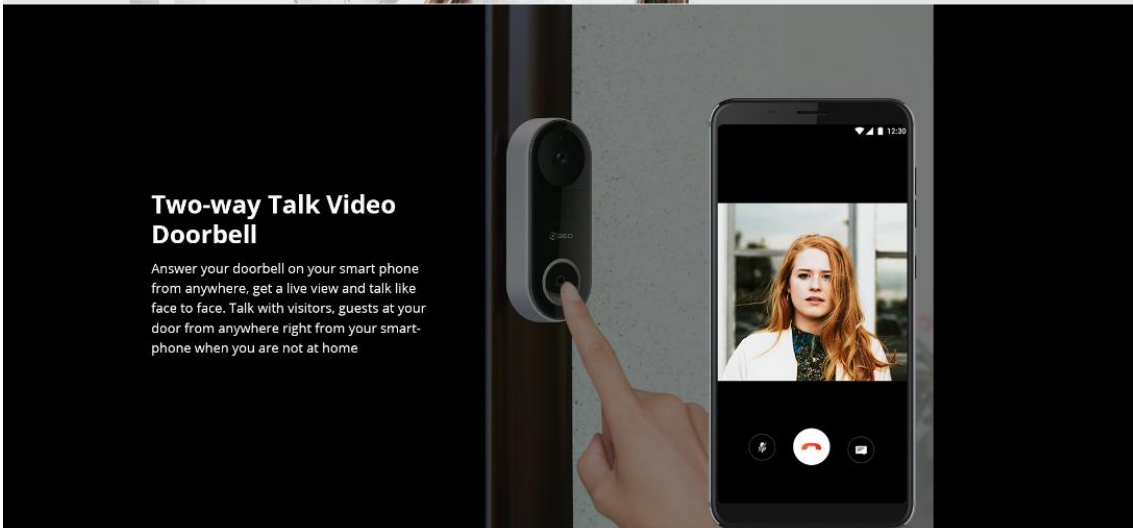

Two-way Talk Video Doorbell

Answer your doorbell on your smart phone from anywhere, get a live view and talk like face to face. Talk with visitors, guests at your door from anywhere right from your smart-phone when you are not at home