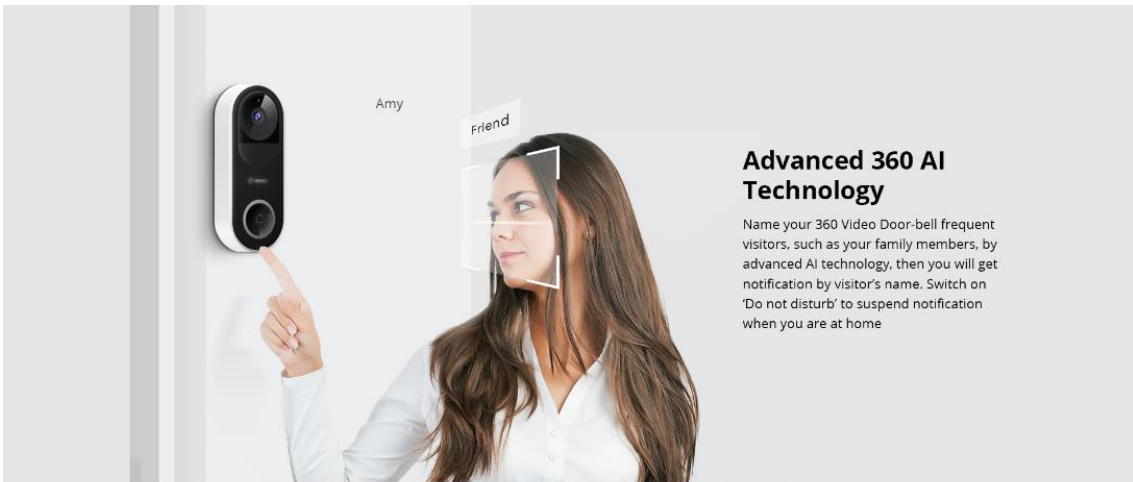

## Wir stellen vor: 360 Smart Video Türklingel D819

1080P Video

Infrared Night Vision

Motion Detection  
& Alerts

Voice modulation

Two Way Audio

Long Standby

### Advanced 360 AI Technology

Name your 360 Video Door-bell frequent visitors, such as your family members, by advanced AI technology, then you will get notification by visitor's name. Switch on 'Do not disturb' to suspend notification when you are at home